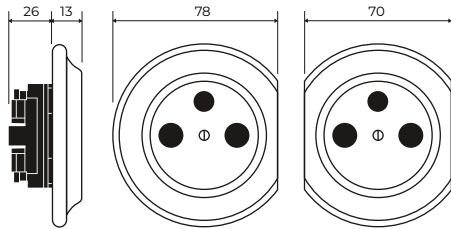

Switch to porcelain

KATY
PATY

Porcelain switches - TV socket

ROO-X

PRODUCT LIST

DIMENSIONS

WIRING DIAGRAM

VOLTAGE

TV + R + SAT

A = 1dB, B = 10dB
75 ohm,
IP20

MACHINE & WARRANTY

O3ZOR

Extended warranty:
for porcelain: 50 years
for el. machine: 10 years

COMPATIBILITY OF BOXES

GAP

for gap below the wall surface
use following reduction