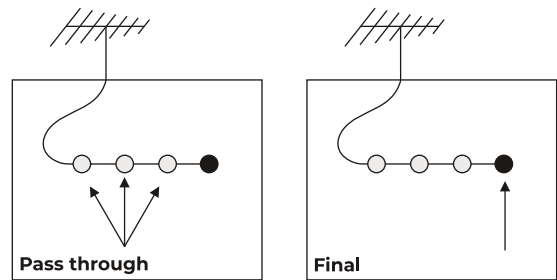

Switch to porcelain

KATY
PATY

Porcelain switches - TV socket

ROO-X

PRODUCT LIST

DIMENSIONS

WIRING DIAGRAM

VOLTAGE

TV + R + SAT

A = 1dB, B = 10dB
75 ohm,
IP20

MACHINE & WARRANTY

O3ZOR

Extended warranty:
for porcelain: 50 years
for el. machine: 10 years

COMPATIBILITY OF BOXES

GAP

for gap below the wall surface
use following reduction