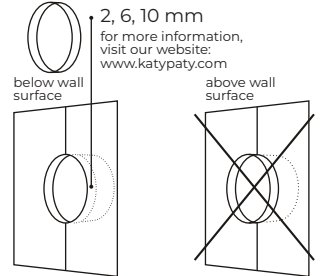

GAP

for gap below the wall surface
use following reduction