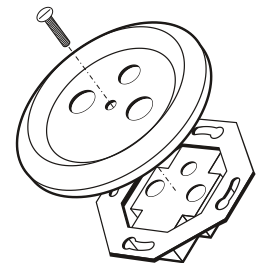

Switch to porcelain

KATY
PATY

Porcelain switches - TV socket

ROO-X

PRODUCT LIST

DIMENSIONS

WIRING DIAGRAM

VOLTAGE

COLORS (SURFACE)

Glossy
Matt

SCREWS

Stainless
Black
Silver
Brass
White

TIGHTENING TORQUE

ASSEMBLY

FRAGILE

HANDLE WITH CARE