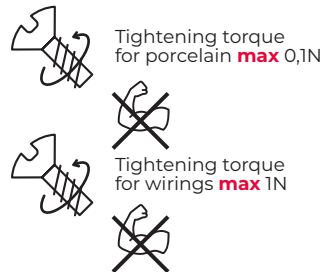

COLORS (SURFACE)

Glossy
Matt

SCREWS

Stainless
Black
Silver
Brass
White

TIGHTENING TORQUE

ASSEMBLY

FRAGILE

HANDLE WITH CARE